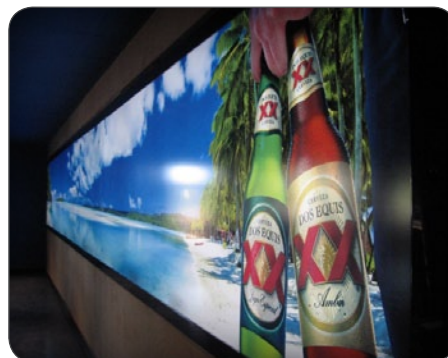

Light It Up.

BluemediTM is the top choice for your indoor or outdoor light box graphics. Why? The digital print quality is unsurpassed, and we offer an endless combination of solutions. We have the capability of producing stunning backlit graphics up to 10 feet wide. Each one is durable and long lasting, and diffuses light evenly while maintaining rich, vibrant, full color. Whether you need interchangeable backlit film, or permanent adhesive-back decals—in standard or high resolution—our backlit solutions cover them all. We offer 4 varieties of film to suit your particular application, and we're always happy to provide professional installation. At bluemedi, you always options.

Features

- 4 Film Options
- Indoor & Outdoor
- Up to 10' Wide
- Durable & Long Lasting
- Interchangeable or Permanent
- Brilliant Color

Orpheum Lofts

Coyotes Team Shop

Sandbar Bar & Grill

Toyota Tundra Promotion